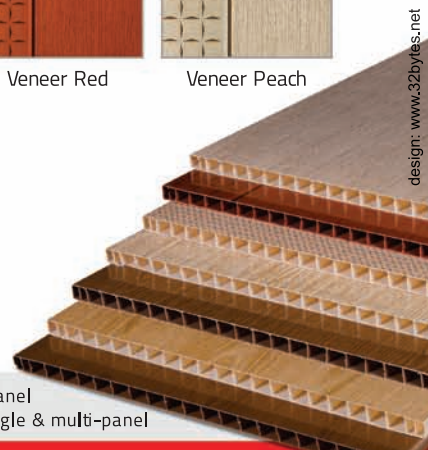

### PRIME SERIES

Lovely Green    Lovely Blue    Lovely Orange    Lovely Brown

Peach Wood +    Choco Wood +    Copper Gold ++

Maple Choco    Maple Green    Veneer Red    Veneer Peach

Royal Wood ++    Thunder Grey ++    Cottage Wood ++

Zodiac    Zodiac Black

Contact (033) 4012 6600 Email mail@duroplast.org Web www.duroplast.org

++ Available in multi-panel  
+ Available in both single & multi-panel

Note: All profiles are for indoor application. All colours shown are for reference only & may vary in original profiles.